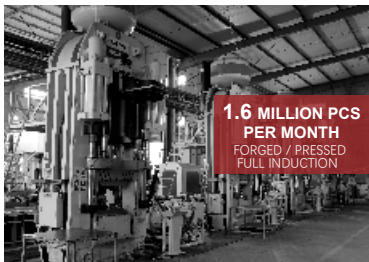

NON-STICK COOKWARE

**WHAT
EVER**
you need

**WHAT
EVER**
WE PROVIDE

ABOUT US

Founded in 2003, Cocaba Cookware Manufacture Co., Ltd. Specializes in cookware development and production more than 20 years in Cixi, Zhejiang, China. Not only producing aluminum alloy non-stick pan, but also kinds of accessories are produced by ourselves, like handle, plate and so on. As one of the most professional OEM/ODM non-stick pan manufacturers, our products are being exported to all of the world and is very popular in Europe, Russia, America and Asia. And at the same time, strategic partnerships have been formed between us and our business partners abroad.